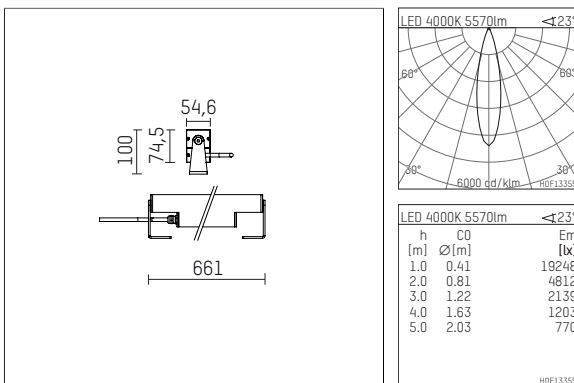

119 614 14 916 | silver

led.modular | IP65
linear luminaire
LED | 57 W 4000 K

- linear luminaire led.modular IP65
- adjustable
- with mounting bracket
- for installation on wall or ceiling
- for optimal illumination of vertical facades
- prepared for through wiring
- with LED 6300 lm
- colour temperature: 4000 K
- colour rendering index: CRI >80
- L80 / B10 (50.000h)
- SDCM < 2
- net luminous flux: 5570 lm
- total load: 57 W
- luminous efficacy: 97,7 lm/W
- symmetrical light distribution, medium
- beam angle: 25 °
- with built in LED power unit, electronic, 220-240 V, 0/50/60 Hz
- power supply: supply cord, H05RN-F 3x1 mm², length: 2000 mm
- circular connector RST16 (Wieland)
- housing of extruded aluminium profile
- safety glass, clear
- bracket of stainless steel
- length: 661 mm, width: 54 mm, height: 100 mm
- weight: 3,85 kg
- protection rating: IP65
- protection class I
- 5 years Hoffmeister warranty
- Made in Germany
- maximum ambient temperature: 42 ° C
- impact resistance class: IK07
- certificates: manufactured according to DIN VDE 0711 / EN 60598, CE
- colour: silver
- 119 614 14 916