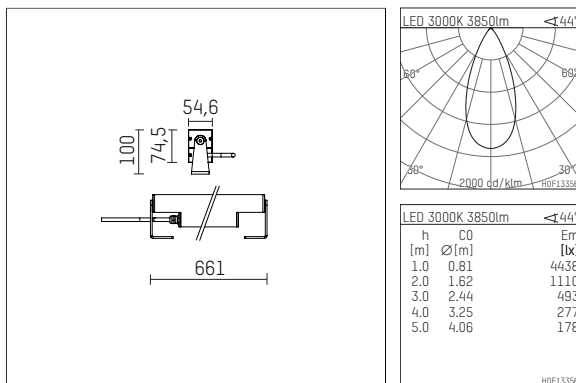

119 615 03 910 D | white

led.modular | IP65
linear luminaire
LED | 57 W 3000 K

- linear luminaire led.modular IP65
- adjustable
- with mounting bracket
- for installation on wall or ceiling
- for optimal illumination of vertical facades
- with LED 4800 lm
- colour temperature: 3000 K
- colour rendering index: CRI >90
- L80 / B10 (50.000h)
- SDCM < 2
- net luminous flux: 3850 lm
- total load: 57 W
- luminous efficacy: 67,5 lm/W
- symmetrical light distribution, flood
- beam angle: 45 °
- with built in LED power unit, electronic (DALI), 220-240 V, 0/50/60 Hz
- dimmable
- dimming range: 100-1 %
- power supply: supply cord, H05RN-F 5x1 mm², length: 2000 mm
- circular connector RST16 (Wieland)
- housing of extruded aluminium profile
- safety glass, clear
- bracket of stainless steel
- length: 661 mm, width: 54 mm, height: 100 mm
- weight: 3,5 kg
- protection rating: IP65
- protection class I
- 5 years Hoffmeister warranty
- Made in Germany
- maximum ambient temperature: 42 ° C
- impact resistance class: IK07
- certificates: manufactured according to DIN VDE 0711 / EN 60598, CE
- colour: white
- 119 615 03 910 D