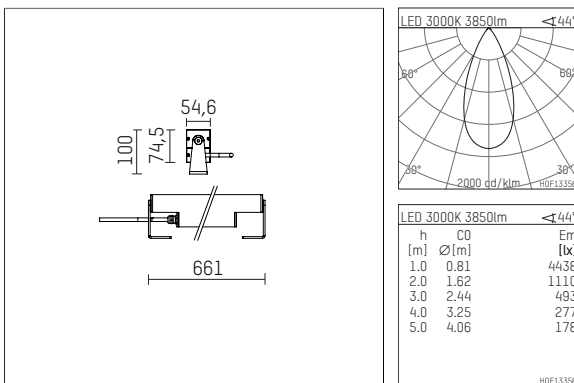

119 615 03 916 D | silver

led.modular | IP65
linear luminaire
LED | 57 W 3000 K

- linear luminaire led.modular IP65
- adjustable
- with mounting bracket
- for installation on wall or ceiling
- for optimal illumination of vertical facades
- with LED 4800 lm
- colour temperature: 3000 K
- colour rendering index: CRI >90
- L80 / B10 (50.000h)
- SDCM < 2
- net luminous flux: 3850 lm
- total load: 57 W
- luminous efficacy: 67,5 lm/W
- symmetrical light distribution, flood
- beam angle: 45 °
- with built in LED power unit, electronic (DALI), 220-240 V, 0/50/60 Hz
- dimmable
- dimming range: 100-1 %
- power supply: supply cord, H05RN-F 5x1 mm², length: 2000 mm
- circular connector RST16 (Wieland)
- housing of extruded aluminium profile
- safety glass, clear
- bracket of stainless steel
- length: 661 mm, width: 54 mm, height: 100 mm
- weight: 3,5 kg
- protection rating: IP65
- protection class I
- 5 years Hoffmeister warranty
- Made in Germany
- maximum ambient temperature: 42 ° C
- impact resistance class: IK07
- certificates: manufactured according to DIN VDE 0711 / EN 60598, CE
- colour: silver
- 119 615 03 916 D