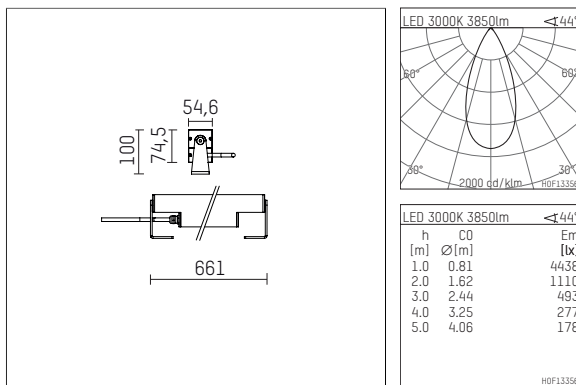

## 119 615 03 916 | silver

led.modular | IP65  
linear luminaire  
LED | 57 W 3000 K

- linear luminaire led.modular IP65
- adjustable
- with mounting bracket
- for installation on wall or ceiling
- for optimal illumination of vertical facades
- with LED 4800 lm
- colour temperature: 3000 K
- colour rendering index: CRI >90
- L80 / B10 (50.000h)
- SDCM < 2
- net luminous flux: 3850 lm
- total load: 57 W
- luminous efficacy: 67,5 lm/W
- symmetrical light distribution, flood
- beam angle: 45 °
- with built in LED power unit, electronic, 220-240 V, 0/50/60 Hz
- power supply: supply cord, H05RN-F 3x1 mm<sup>2</sup>, length: 2000 mm
- circular connector RST16 (Wieland)
- housing of extruded aluminium profile
- safety glass, clear
- bracket of stainless steel
- length: 661 mm, width: 54 mm, height: 100 mm
- weight: 3,5 kg
- protection rating: IP65
- protection class I
- 5 years Hoffmeister warranty
- Made in Germany
- maximum ambient temperature: 42 ° C
- impact resistance class: IK07
- certificates: manufactured according to DIN VDE 0711 / EN 60598, CE
- colour: silver
- 119 615 03 916