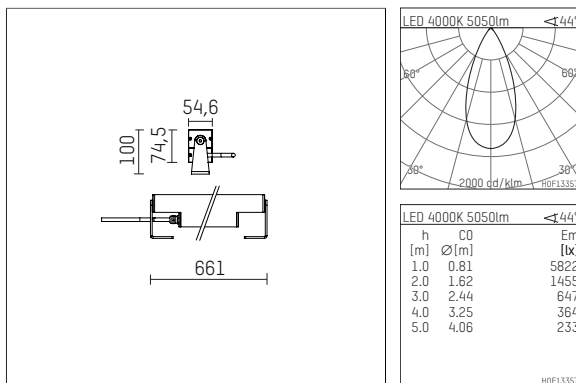

119 615 04 916 D | silver

led.modular | IP65
linear luminaire
LED | 57 W 4000 K

- linear luminaire led.modular IP65
- adjustable
- with mounting bracket
- for installation on wall or ceiling
- for optimal illumination of vertical facades
- with LED 6300 lm
- colour temperature: 4000 K
- colour rendering index: CRI >80
- L80 / B10 (50.000h)
- SDCM < 2
- net luminous flux: 5050 lm
- total load: 57 W
- luminous efficacy: 88,6 lm/W
- symmetrical light distribution, flood
- beam angle: 45 °
- with built in LED power unit, electronic (DALI), 220-240 V, 0/50/60 Hz
- dimmable
- dimming range: 100-1 %
- power supply: supply cord, H05RN-F 5x1 mm², length: 2000 mm
- circular connector RST16 (Wieland)
- housing of extruded aluminium profile
- safety glass, clear
- bracket of stainless steel
- length: 661 mm, width: 54 mm, height: 100 mm
- weight: 3,5 kg
- protection rating: IP65
- protection class I
- 5 years Hoffmeister warranty
- Made in Germany
- maximum ambient temperature: 42 ° C
- impact resistance class: IK07
- certificates: manufactured according to DIN VDE 0711 / EN 60598, CE
- colour: silver
- 119 615 04 916 D
