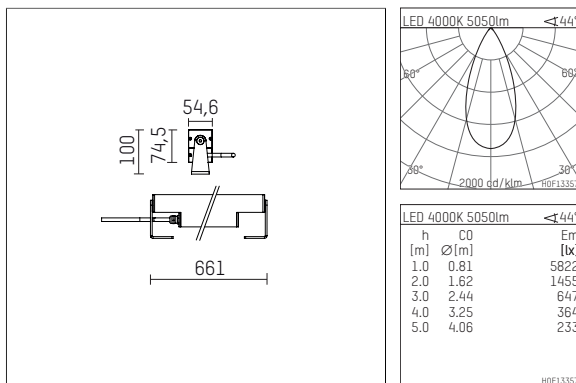

## 119 615 04 916 | silver

led.modular | IP65  
linear luminaire  
LED | 57 W 4000 K

- linear luminaire led.modular IP65
- adjustable
- with mounting bracket
- for installation on wall or ceiling
- for optimal illumination of vertical facades
- with LED 6300 lm
- colour temperature: 4000 K
- colour rendering index: CRI >80
- L80 / B10 (50.000h)
- SDCM < 2
- net luminous flux: 5050 lm
- total load: 57 W
- luminous efficacy: 88,6 lm/W
- symmetrical light distribution, flood
- beam angle: 45 °
- with built in LED power unit, electronic, 220-240 V, 0/50/60 Hz
- power supply: supply cord, H05RN-F 3x1 mm<sup>2</sup>, length: 2000 mm
- circular connector RST16 (Wieland)
- housing of extruded aluminium profile
- safety glass, clear
- bracket of stainless steel
- length: 661 mm, width: 54 mm, height: 100 mm
- weight: 3,5 kg
- protection rating: IP65
- protection class I
- 5 years Hoffmeister warranty
- Made in Germany
- maximum ambient temperature: 42 ° C
- impact resistance class: IK07
- certificates: manufactured according to DIN VDE 0711 / EN 60598, CE
- colour: silver
- 119 615 04 916