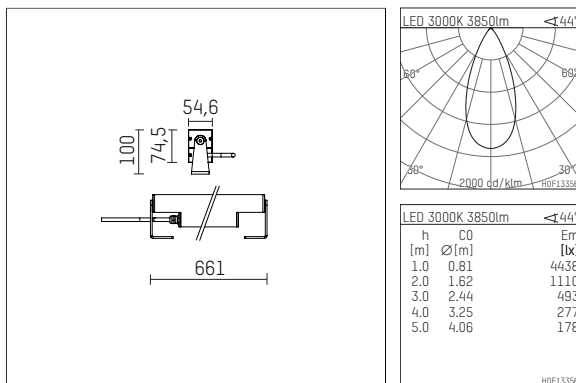

119 615 13 916 | silver

led.modular | IP65
linear luminaire
LED | 57 W 3000 K

- linear luminaire led.modular IP65
- adjustable
- with mounting bracket
- for installation on wall or ceiling
- for optimal illumination of vertical facades
- prepared for through wiring
- with LED 4800 lm
- colour temperature: 3000 K
- colour rendering index: CRI >90
- L80 / B10 (50.000h)
- SDCM < 2
- net luminous flux: 3850 lm
- total load: 57 W
- luminous efficacy: 67,5 lm/W
- symmetrical light distribution, flood
- beam angle: 45 °
- with built in LED power unit, electronic, 220-240 V, 0/50/60 Hz
- power supply: supply cord, H05RN-F 3x1 mm², length: 2000 mm
- circular connector RST16 (Wieland)
- housing of extruded aluminium profile
- safety glass, clear
- bracket of stainless steel
- length: 661 mm, width: 54 mm, height: 100 mm
- weight: 3,85 kg
- protection rating: IP65
- protection class I
- 5 years Hoffmeister warranty
- Made in Germany
- maximum ambient temperature: 42 ° C
- impact resistance class: IK07
- certificates: manufactured according to DIN VDE 0711 / EN 60598, CE
- colour: silver
- 119 615 13 916