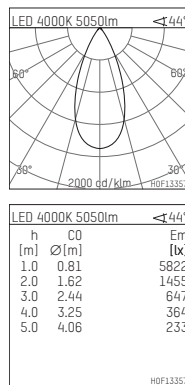

119 615 14 916 | silver

led.modular | IP65
linear luminaire
LED | 57 W 4000 K

- linear luminaire led.modular IP65
- adjustable
- with mounting bracket
- for installation on wall or ceiling
- for optimal illumination of vertical facades
- prepared for through wiring
- with LED 6300 lm
- colour temperature: 4000 K
- colour rendering index: CRI >80
- L80 / B10 (50.000h)
- SDCM < 2
- net luminous flux: 5050 lm
- total load: 57 W
- luminous efficacy: 88,6 lm/W
- symmetrical light distribution, flood
- beam angle: 45 °
- with built in LED power unit, electronic, 220-240 V, 0/50/60 Hz
- power supply: supply cord, H05RN-F 3x1 mm², length: 2000 mm
- circular connector RST16 (Wieland)
- housing of extruded aluminium profile
- safety glass, clear
- bracket of stainless steel
- length: 661 mm, width: 54 mm, height: 100 mm
- weight: 3,85 kg
- protection rating: IP65
- protection class I
- 5 years Hoffmeister warranty
- Made in Germany
- maximum ambient temperature: 42 ° C
- impact resistance class: IK07
- certificates: manufactured according to DIN VDE 0711 / EN 60598, CE
- colour: silver
- 119 615 14 916