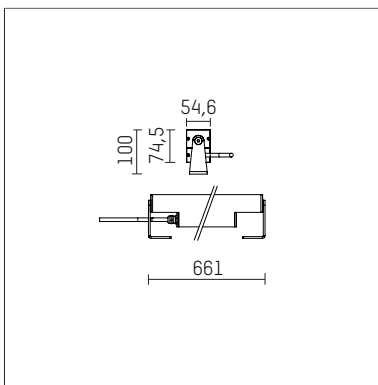

119 615 14 916 | silver

led.modular | IP65
linear luminaire
LED | 57 W 4000 K

- linear luminaire led.modular IP65
- adjustable
- with mounting bracket
- for installation on wall or ceiling
- for optimal illumination of vertical facades
- prepared for through wiring
- with LED 6300 lm
- colour temperature: 4000 K
- colour rendering index: CRI >80
- L80 / B10 (50.000h)
- SDCM < 2
- net luminous flux: 5050 lm
- total load: 57 W
- luminous efficacy: 88,6 lm/W
- symmetrical light distribution, flood
- beam angle: 45 °
- with built in LED power unit, electronic, 220-240 V, 0/50/60 Hz
- power supply: supply cord, H05RN-F 3x1 mm², length: 2000 mm
- circular connector RST16 (Wieland)
- housing of extruded aluminium profile
- safety glass, clear
- bracket of stainless steel
- length: 661 mm, width: 54 mm, height: 100 mm
- weight: 3,85 kg
- protection rating: IP65
- protection class I
- 5 years Hoffmeister warranty
- Made in Germany
- maximum ambient temperature: 42 ° C
- impact resistance class: IK07
- certificates: manufactured according to DIN VDE 0711 / EN 60598, CE
- colour: silver
- 119 615 14 916