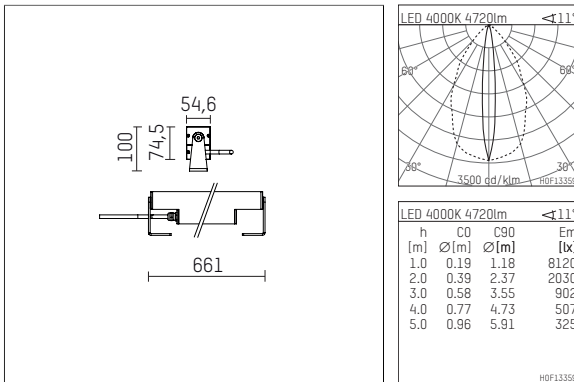

## 119 616 04 910 | white

led.modular | IP65  
linear luminaire  
LED | 57 W 4000 K

- linear luminaire led.modular IP65
- adjustable
- with mounting bracket
- for installation on wall or ceiling
- for optimal illumination of vertical facades
- with LED 6300 lm
- colour temperature: 4000 K
- colour rendering index: CRI >80
- L80 / B10 (50.000h)
- SDCM < 2
- net luminous flux: 4720 lm
- total load: 57 W
- luminous efficacy: 82,8 lm/W
- oval flood
- 11° x 61°
- with built in LED power unit, electronic, 220-240 V, 0/50/60 Hz
- power supply: supply cord, H05RN-F 3x1 mm<sup>2</sup>, length: 2000 mm
- circular connector RST16 (Wieland)
- housing of extruded aluminium profile
- safety glass, clear
- bracket of stainless steel
- with integrated lens system for homogenous wall illumination
- length: 661 mm, width: 54 mm, height: 100 mm
- weight: 4,1 kg
- protection rating: IP65
- protection class I
- 5 years Hoffmeister warranty
- Made in Germany
- maximum ambient temperature: 42 °C
- impact resistance class: IK07
- certificates: manufactured according to DIN VDE 0711 / EN 60598, CE
- colour: white
- 119 616 04 910