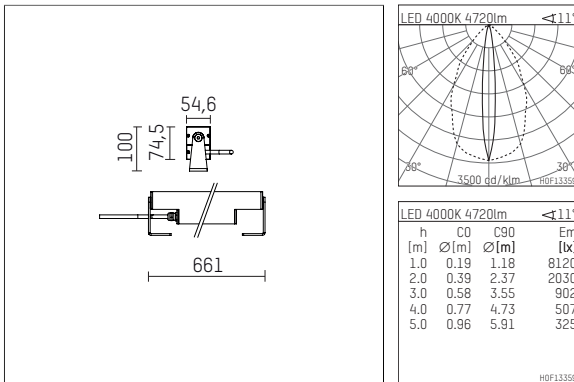

119 616 04 916 D | silver

led.modular | IP65
linear luminaire
LED | 57 W 4000 K

- linear luminaire led.modular IP65
- adjustable
- with mounting bracket
- for installation on wall or ceiling
- for optimal illumination of vertical facades
- with LED 6300 lm
- colour temperature: 4000 K
- colour rendering index: CRI >80
- L80 / B10 (50.000h)
- SDCM < 2
- net luminous flux: 4720 lm
- total load: 57 W
- luminous efficacy: 82,8 lm/W
- oval flood
- 11° x 61°
- with built in LED power unit, electronic (DALI), 220-240 V, 0/50/60 Hz
- dimmable
- dimming range: 100-1 %
- power supply: supply cord, H05RN-F 5x1 mm², length: 2000 mm
- circular connector RST16 (Wieland)
- housing of extruded aluminium profile
- safety glass, clear
- bracket of stainless steel
- with integrated lens system for homogenous wall illumination
- length: 661 mm, width: 54 mm, height: 100 mm
- weight: 4,1 kg
- protection rating: IP65
- protection class I
- 5 years Hoffmeister warranty
- Made in Germany
- maximum ambient temperature: 42 ° C
- impact resistance class: IK07
- certificates: manufactured according to DIN VDE 0711 / EN 60598, CE
- colour: silver
- 119 616 04 916 D
