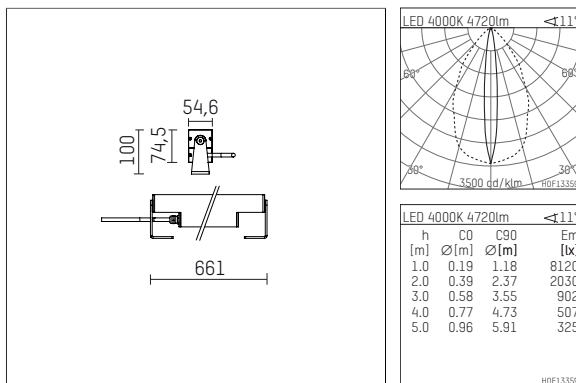

## 119 616 04 916 | silver

led.modular | IP65  
linear luminaire  
LED | 57 W 4000 K

- linear luminaire led.modular IP65
- adjustable
- with mounting bracket
- for installation on wall or ceiling
- for optimal illumination of vertical facades
- with LED 6300 lm
- colour temperature: 4000 K
- colour rendering index: CRI >80
- L80 / B10 (50.000h)
- SDCM < 2
- net luminous flux: 4720 lm
- total load: 57 W
- luminous efficacy: 82,8 lm/W
- oval flood
- 11° x 61°
- with built in LED power unit, electronic, 220-240 V, 0/50/60 Hz
- power supply: supply cord, H05RN-F 3x1 mm², length: 2000 mm
- circular connector RST16 (Wieland)
- housing of extruded aluminium profile
- safety glass, clear
- bracket of stainless steel
- with integrated lens system for homogenous wall illumination
- length: 661 mm, width: 54 mm, height: 100 mm
- weight: 4,1 kg
- protection rating: IP65
- protection class I
- 5 years Hoffmeister warranty
- Made in Germany
- maximum ambient temperature: 42 °C
- impact resistance class: IK07
- certificates: manufactured according to DIN VDE 0711 / EN 60598, CE
- colour: silver
- 119 616 04 916