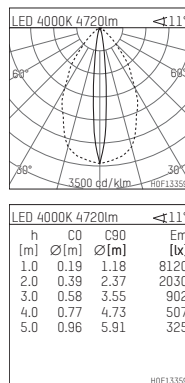

119 616 14 916 | silver

led.modular | IP65
linear luminaire
LED | 57 W 4000 K

- linear luminaire led.modular IP65
- adjustable
- with mounting bracket
- for installation on wall or ceiling
- for optimal illumination of vertical facades
- prepared for through wiring
- with LED 6300 lm
- colour temperature: 4000 K
- colour rendering index: CRI >80
- L80 / B10 (50.000h)
- SDCM < 2
- net luminous flux: 4720 lm
- total load: 57 W
- luminous efficacy: 82,8 lm/W
- oval flood
- 11° x 61°
- with built in LED power unit, electronic, 220-240 V, 0/50/60 Hz
- power supply: supply cord, H05RN-F 3x1 mm², length: 2000 mm
- circular connector RST16 (Wieland)
- housing of extruded aluminium profile
- safety glass, clear
- bracket of stainless steel
- with integrated lens system for homogenous wall illumination
- length: 661 mm, width: 54 mm, height: 100 mm
- weight: 4,45 kg
- protection rating: IP65
- protection class I
- 5 years Hoffmeister warranty
- Made in Germany
- maximum ambient temperature: 42 ° C
- impact resistance class: IK07
- certificates: manufactured according to DIN VDE 0711 / EN 60598, CE
- colour: silver
- 119 616 14 916