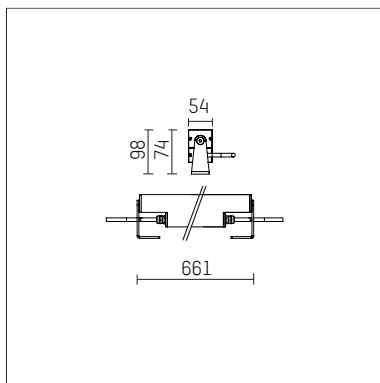

119 616 14 916 | silver

led.modular | IP65
linear luminaire
LED | 57 W 4000 K

- linear luminaire led.modular IP65
- adjustable
- with mounting bracket
- for installation on wall or ceiling
- for optimal illumination of vertical facades
- prepared for through wiring
- with LED 6300 lm
- colour temperature: 4000 K
- colour rendering index: CRI >80
- L80 / B10 (50.000h)
- SDCM < 2
- net luminous flux: 4720 lm
- total load: 57 W
- luminous efficacy: 82,8 lm/W
- oval flood
- 11° x 61°
- with built in LED power unit, electronic, 220-240 V, 0/50/60 Hz
- power supply: supply cord, H05RN-F 3x1 mm², length: 2000 mm
- circular connector RST16 (Wieland)
- housing of extruded aluminium profile
- safety glass, clear
- bracket of stainless steel
- with integrated lens system for homogenous wall illumination
- length: 661 mm, width: 54 mm, height: 100 mm
- weight: 4,45 kg
- protection rating: IP65
- protection class I
- 5 years Hoffmeister warranty
- Made in Germany
- maximum ambient temperature: 42 ° C
- impact resistance class: IK07
- certificates: manufactured according to DIN VDE 0711 / EN 60598, CE
- colour: silver
- 119 616 14 916