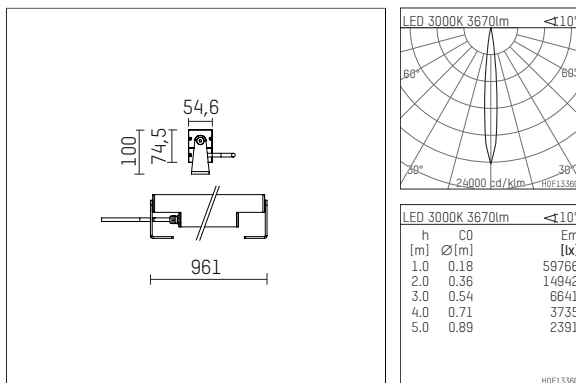

119 622 03 916 D | silver

led.modular | IP65
linear luminaire
LED | 40 W 3000 K

- linear luminaire led.modular IP65
- adjustable
- with mounting bracket
- for installation on wall or ceiling
- for optimal illumination of vertical facades
- with LED 4150 lm
- colour temperature: 3000 K
- colour rendering index: CRI >90
- L80 / B10 (50.000h)
- SDCM < 2
- net luminous flux: 3670 lm
- total load: 40 W
- luminous efficacy: 91,8 lm/W
- symmetrical light distribution, spot
- beam angle: 10 °
- with built in LED power unit, electronic (DALI), 220-240 V, 0/50/60 Hz
- dimmable
- dimming range: 100-10 %
- power supply: supply cord, H05RN-F 5x1 mm², length: 2000 mm
- circular connector RST16 (Wieland)
- housing of extruded aluminium profile
- safety glass, clear
- bracket of stainless steel
- length: 961 mm, width: 54 mm, height: 100 mm
- weight: 5,6 kg
- protection rating: IP65
- protection class I
- 5 years Hoffmeister warranty
- Made in Germany
- maximum ambient temperature: 50 ° C
- impact resistance class: IK07
- certificates: manufactured according to DIN VDE 0711 / EN 60598, CE
- colour: silver
- 119 622 03 916 D
