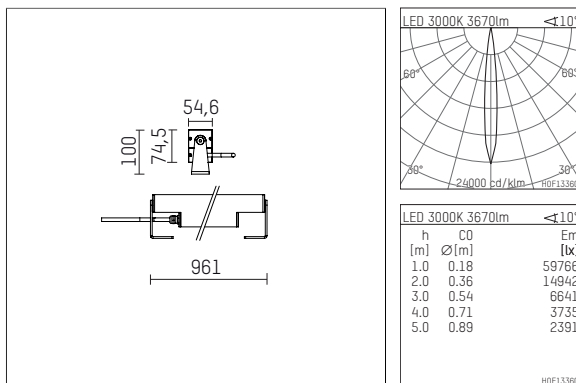

119 622 03 916 | silver

led.modular | IP65
linear luminaire
LED | 40 W 3000 K

- linear luminaire led.modular IP65
- adjustable
- with mounting bracket
- for installation on wall or ceiling
- for optimal illumination of vertical facades
- with LED 4150 lm
- colour temperature: 3000 K
- colour rendering index: CRI >90
- L80 / B10 (50.000h)
- SDCM < 2
- net luminous flux: 3670 lm
- total load: 40 W
- luminous efficacy: 91,8 lm/W
- symmetrical light distribution, spot
- beam angle: 10 °
- with built in LED power unit, electronic, 220-240 V, 0/50/60 Hz
- power supply: supply cord, H05RN-F 3x1 mm², length: 2000 mm
- circular connector RST16 (Wieland)
- housing of extruded aluminium profile
- safety glass, clear
- bracket of stainless steel
- length: 961 mm, width: 54 mm, height: 100 mm
- weight: 5,6 kg
- protection rating: IP65
- protection class I
- 5 years Hoffmeister warranty
- Made in Germany
- maximum ambient temperature: 50 ° C
- impact resistance class: IK07
- certificates: manufactured according to DIN VDE 0711 / EN 60598, CE
- colour: silver
- 119 622 03 916