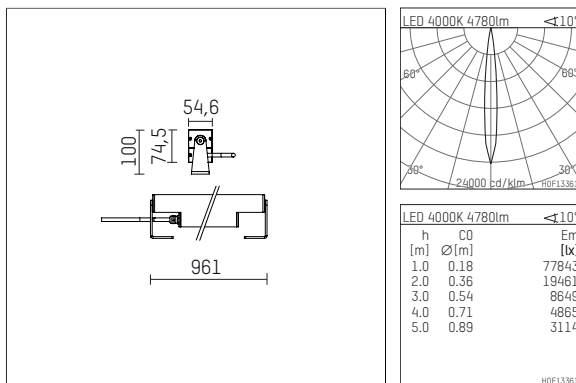

119 622 04 910 | white

led.modular | IP65
linear luminaire
LED | 40 W 4000 K

- linear luminaire led.modular IP65
- adjustable
- with mounting bracket
- for installation on wall or ceiling
- for optimal illumination of vertical facades
- with LED 5400 lm
- colour temperature: 4000 K
- colour rendering index: CRI >80
- L80 / B10 (50.000h)
- SDCM < 2
- net luminous flux: 4780 lm
- total load: 40 W
- luminous efficacy: 119,5 lm/W
- symmetrical light distribution, spot
- beam angle: 10 °
- with built in LED power unit, electronic, 220-240 V, 0/50/60 Hz
- power supply: supply cord, H05RN-F 3x1 mm², length: 2000 mm
- circular connector RST16 (Wieland)
- housing of extruded aluminium profile
- safety glass, clear
- bracket of stainless steel
- length: 961 mm, width: 54 mm, height: 100 mm
- weight: 5,6 kg
- protection rating: IP65
- protection class I
- 5 years Hoffmeister warranty
- Made in Germany
- maximum ambient temperature: 50 ° C
- impact resistance class: IK07
- certificates: manufactured according to DIN VDE 0711 / EN 60598, CE
- colour: white
- 119 622 04 910