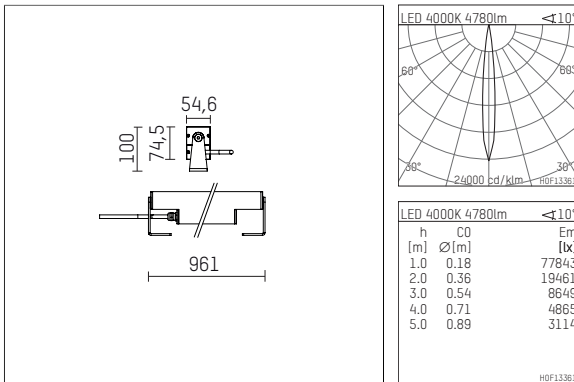

119 622 04 916 | silver

led.modular | IP65
linear luminaire
LED | 40 W 4000 K

- linear luminaire led.modular IP65
- adjustable
- with mounting bracket
- for installation on wall or ceiling
- for optimal illumination of vertical facades
- with LED 5400 lm
- colour temperature: 4000 K
- colour rendering index: CRI >80
- L80 / B10 (50.000h)
- SDCM < 2
- net luminous flux: 4780 lm
- total load: 40 W
- luminous efficacy: 119,5 lm/W
- symmetrical light distribution, spot
- beam angle: 10 °
- with built in LED power unit, electronic, 220-240 V, 0/50/60 Hz
- power supply: supply cord, H05RN-F 3x1 mm², length: 2000 mm
- circular connector RST16 (Wieland)
- housing of extruded aluminium profile
- safety glass, clear
- bracket of stainless steel
- length: 961 mm, width: 54 mm, height: 100 mm
- weight: 5,2 kg
- protection rating: IP65
- protection class I
- 5 years Hoffmeister warranty
- Made in Germany
- maximum ambient temperature: 50 ° C
- impact resistance class: IK07
- certificates: manufactured according to DIN VDE 0711 / EN 60598, CE
- colour: silver
- 119 622 04 916