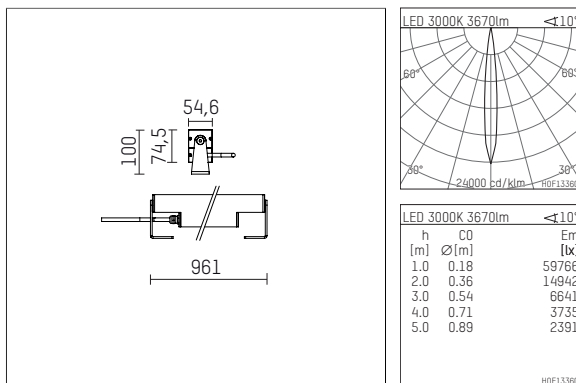

119 622 13 910 | white

led.modular | IP65
linear luminaire
LED | 40 W 3000 K

- linear luminaire led.modular IP65
- adjustable
- with mounting bracket
- for installation on wall or ceiling
- for optimal illumination of vertical facades
- prepared for through wiring
- with LED 4150 lm
- colour temperature: 3000 K
- colour rendering index: CRI >90
- L80 / B10 (50.000h)
- SDCM < 2
- net luminous flux: 3670 lm
- total load: 40 W
- luminous efficacy: 91,8 lm/W
- symmetrical light distribution, spot
- beam angle: 10 °
- with built in LED power unit, electronic, 220-240 V, 0/50/60 Hz
- power supply: supply cord, H05RN-F 3x1 mm², length: 2000 mm
- circular connector RST16 (Wieland)
- housing of extruded aluminium profile
- safety glass, clear
- bracket of stainless steel
- length: 961 mm, width: 54 mm, height: 100 mm
- weight: 5,8 kg
- protection rating: IP65
- protection class I
- 5 years Hoffmeister warranty
- Made in Germany
- maximum ambient temperature: 50 ° C
- impact resistance class: IK07
- certificates: manufactured according to DIN VDE 0711 / EN 60598, CE
- colour: white
- 119 622 13 910