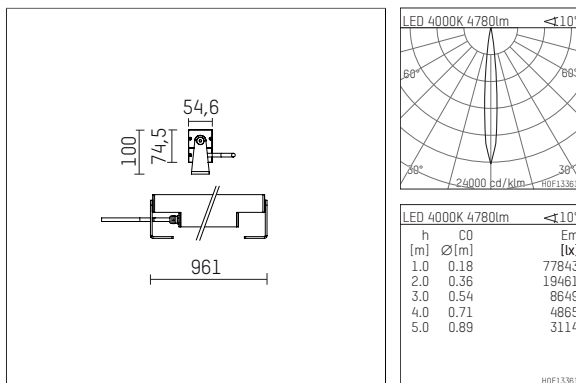

119 622 14 910 | white

led.modular | IP65
linear luminaire
LED | 40 W 4000 K

- linear luminaire led.modular IP65
- adjustable
- with mounting bracket
- for installation on wall or ceiling
- for optimal illumination of vertical facades
- prepared for through wiring
- with LED 5400 lm
- colour temperature: 4000 K
- colour rendering index: CRI >80
- L80 / B10 (50.000h)
- SDCM < 2
- net luminous flux: 4780 lm
- total load: 40 W
- luminous efficacy: 119,5 lm/W
- symmetrical light distribution, spot
- beam angle: 10 °
- with built in LED power unit, electronic, 220-240 V, 0/50/60 Hz
- power supply: supply cord, H05RN-F 3x1 mm², length: 2000 mm
- circular connector RST16 (Wieland)
- housing of extruded aluminium profile
- safety glass, clear
- bracket of stainless steel
- length: 961 mm, width: 54 mm, height: 100 mm
- weight: 5,8 kg
- protection rating: IP65
- protection class I
- 5 years Hoffmeister warranty
- Made in Germany
- maximum ambient temperature: 50 ° C
- impact resistance class: IK07
- certificates: manufactured according to DIN VDE 0711 / EN 60598, CE
- colour: white
- 119 622 14 910