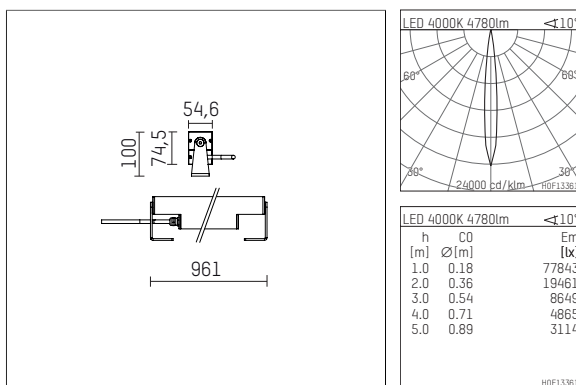

119 622 14 916 | silver

led.modular | IP65
linear luminaire
LED | 40 W 4000 K

- linear luminaire led.modular IP65
- adjustable
- with mounting bracket
- for installation on wall or ceiling
- for optimal illumination of vertical facades
- prepared for through wiring
- with LED 5400 lm
- colour temperature: 4000 K
- colour rendering index: CRI >80
- L80 / B10 (50.000h)
- SDCM < 2
- net luminous flux: 4780 lm
- total load: 40 W
- luminous efficacy: 119,5 lm/W
- symmetrical light distribution, spot
- beam angle: 10 °
- with built in LED power unit, electronic, 220-240 V, 0/50/60 Hz
- power supply: supply cord, H05RN-F 3x1 mm², length: 2000 mm
- circular connector RST16 (Wieland)
- housing of extruded aluminium profile
- safety glass, clear
- bracket of stainless steel
- length: 961 mm, width: 54 mm, height: 100 mm
- weight: 5,8 kg
- protection rating: IP65
- protection class I
- 5 years Hoffmeister warranty
- Made in Germany
- maximum ambient temperature: 50 ° C
- impact resistance class: IK07
- certificates: manufactured according to DIN VDE 0711 / EN 60598, CE
- colour: silver
- 119 622 14 916