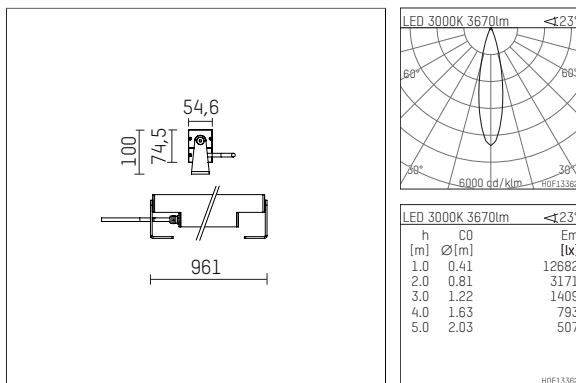

119 624 03 916 D | silver

led.modular | IP65
linear luminaire
LED | 40 W 3000 K

- linear luminaire led.modular IP65
- adjustable
- with mounting bracket
- for installation on wall or ceiling
- for optimal illumination of vertical facades
- with LED 4150 lm
- colour temperature: 3000 K
- colour rendering index: CRI >90
- L80 / B10 (50.000h)
- SDCM < 2
- net luminous flux: 3670 lm
- total load: 40 W
- luminous efficacy: 91,8 lm/W
- symmetrical light distribution, medium
- beam angle: 25 °
- with built in LED power unit, electronic (DALI), 220-240 V, 0/50/60 Hz
- dimmable
- dimming range: 100-10 %
- power supply: supply cord, H05RN-F 5x1 mm², length: 2000 mm
- circular connector RST16 (Wieland)
- housing of extruded aluminium profile
- safety glass, clear
- bracket of stainless steel
- length: 961 mm, width: 54 mm, height: 100 mm
- weight: 5,6 kg
- protection rating: IP65
- protection class I
- 5 years Hoffmeister warranty
- Made in Germany
- maximum ambient temperature: 50 ° C
- impact resistance class: IK07
- certificates: manufactured according to DIN VDE 0711 / EN 60598, CE
- colour: silver
- 119 624 03 916 D
