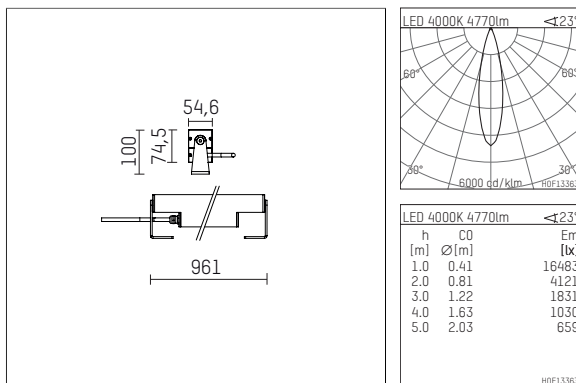

119 624 04 916 | silver

led.modular | IP65
linear luminaire
LED | 40 W 4000 K

- linear luminaire led.modular IP65
- adjustable
- with mounting bracket
- for installation on wall or ceiling
- for optimal illumination of vertical facades
- with LED 5400 lm
- colour temperature: 4000 K
- colour rendering index: CRI >80
- L80 / B10 (50.000h)
- SDCM < 2
- net luminous flux: 4770 lm
- total load: 40 W
- luminous efficacy: 119,3 lm/W
- symmetrical light distribution, medium
- beam angle: 25 °
- with built in LED power unit, electronic, 220-240 V, 0/50/60 Hz
- power supply: supply cord, H05RN-F 3x1 mm², length: 2000 mm
- circular connector RST16 (Wieland)
- housing of extruded aluminium profile
- safety glass, clear
- bracket of stainless steel
- length: 961 mm, width: 54 mm, height: 100 mm
- weight: 5,6 kg
- protection rating: IP65
- protection class I
- 5 years Hoffmeister warranty
- Made in Germany
- maximum ambient temperature: 50 ° C
- impact resistance class: IK07
- certificates: manufactured according to DIN VDE 0711 / EN 60598, CE
- colour: silver
- 119 624 04 916