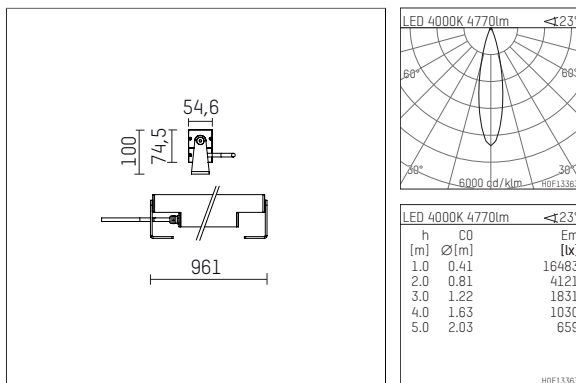

119 624 14 916 | silver

led.modular | IP65
linear luminaire
LED | 40 W 4000 K

- linear luminaire led.modular IP65
- adjustable
- with mounting bracket
- for installation on wall or ceiling
- for optimal illumination of vertical facades
- prepared for through wiring
- with LED 5400 lm
- colour temperature: 4000 K
- colour rendering index: CRI >80
- L80 / B10 (50.000h)
- SDCM < 2
- net luminous flux: 4770 lm
- total load: 40 W
- luminous efficacy: 119,3 lm/W
- symmetrical light distribution, medium
- beam angle: 25 °
- with built in LED power unit, electronic, 220-240 V, 0/50/60 Hz
- power supply: supply cord, H05RN-F 3x1 mm², length: 2000 mm
- circular connector RST16 (Wieland)
- housing of extruded aluminium profile
- safety glass, clear
- bracket of stainless steel
- length: 961 mm, width: 54 mm, height: 100 mm
- weight: 5,8 kg
- protection rating: IP65
- protection class I
- 5 years Hoffmeister warranty
- Made in Germany
- maximum ambient temperature: 50 ° C
- impact resistance class: IK07
- certificates: manufactured according to DIN VDE 0711 / EN 60598, CE
- colour: silver
- 119 624 14 916