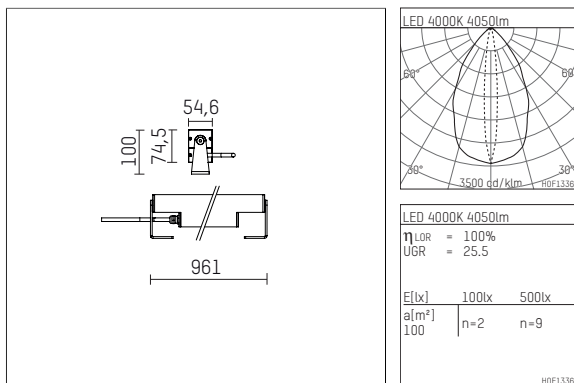

119 626 04 910 | white

led.modular | IP65
linear luminaire
LED | 40 W 4000 K

- linear luminaire led.modular IP65
- adjustable
- with mounting bracket
- for installation on wall or ceiling
- for optimal illumination of vertical facades
- with LED 5400 lm
- colour temperature: 4000 K
- colour rendering index: CRI >80
- L80 / B10 (50.000h)
- SDCM < 2
- net luminous flux: 4050 lm
- total load: 40 W
- luminous efficacy: 101,3 lm/W
- oval flood
- 11° x 61°
- with built in LED power unit, electronic, 220-240 V, 0/50/60 Hz
- power supply: supply cord, H05RN-F 3x1 mm², length: 2000 mm
- circular connector RST16 (Wieland)
- housing of extruded aluminium profile
- safety glass, clear
- bracket of stainless steel
- with integrated lens system for homogenous wall illumination
- length: 961 mm, width: 54 mm, height: 100 mm
- weight: 6 kg
- protection rating: IP65
- protection class I
- 5 years Hoffmeister warranty
- Made in Germany
- maximum ambient temperature: 50 ° C
- impact resistance class: IK07
- certificates: manufactured according to DIN VDE 0711 / EN 60598, CE
- colour: white
- 119 626 04 910