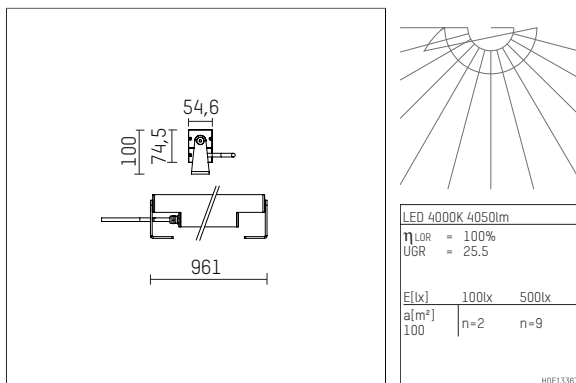

## 119 626 04 916 | silver

led.modular | IP65  
linear luminaire  
LED | 40 W 4000 K

- linear luminaire led.modular IP65
- adjustable
- with mounting bracket
- for installation on wall or ceiling
- for optimal illumination of vertical facades
- with LED 5400 lm
- colour temperature: 4000 K
- colour rendering index: CRI >80
- L80 / B10 (50.000h)
- SDCM < 2
- net luminous flux: 4050 lm
- total load: 40 W
- luminous efficacy: 101,3 lm/W
- oval flood
- 11° x 61°
- with built in LED power unit, electronic, 220-240 V, 0/50/60 Hz
- power supply: supply cord, H05RN-F 3x1 mm<sup>2</sup>, length: 2000 mm
- circular connector RST16 (Wieland)
- housing of extruded aluminium profile
- safety glass, clear
- bracket of stainless steel
- with integrated lens system for homogenous wall illumination
- length: 961 mm, width: 54 mm, height: 100 mm
- weight: 6 kg
- protection rating: IP65
- protection class I
- 5 years Hoffmeister warranty
- Made in Germany
- maximum ambient temperature: 50 ° C
- impact resistance class: IK07
- certificates: manufactured according to DIN VDE 0711 / EN 60598, CE
- colour: silver
- 119 626 04 916