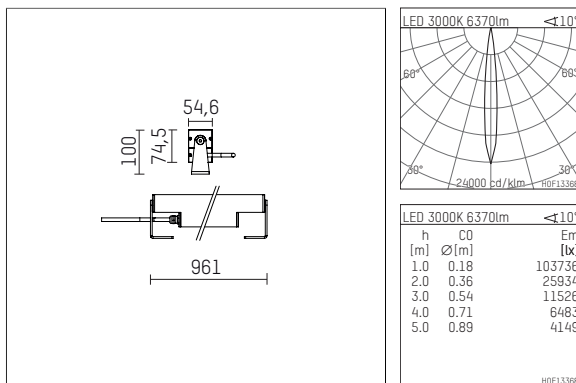

## 119 632 03 726 D | anthracite

led.modular | IP65  
linear luminaire  
LED | 83 W 3000 K

- linear luminaire led.modular IP65
- adjustable
- with mounting bracket
- for installation on wall or ceiling
- for optimal illumination of vertical facades
- with LED 7200 lm
- colour temperature: 3000 K
- colour rendering index: CRI >90
- L80 / B10 (50.000h)
- SDCM < 2
- net luminous flux: 6370 lm
- total load: 83 W
- luminous efficacy: 76,8 lm/W
- symmetrical light distribution, spot
- beam angle: 10 °
- with built in LED power unit, electronic (DALI), 220-240 V, 0/50/60 Hz
- dimmable
- dimming range: 100-1 %
- power supply: supply cord, H05RN-F 5x1 mm², length: 2000 mm
- circular connector RST16 (Wieland)
- housing of extruded aluminium profile
- safety glass, clear
- bracket of stainless steel
- length: 961 mm, width: 54 mm, height: 100 mm
- weight: 5,6 kg
- protection rating: IP65
- protection class I
- 5 years Hoffmeister warranty
- Made in Germany
- maximum ambient temperature: 44 ° C
- impact resistance class: IK07
- certificates: manufactured according to DIN VDE 0711 / EN 60598, CE
- colour: anthracite
- 119 632 03 726 D