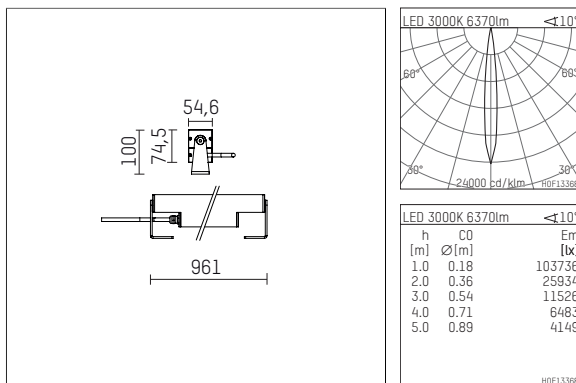

119 632 03 726 | anthracite

led.modular | IP65
linear luminaire
LED | 83 W 3000 K

- linear luminaire led.modular IP65
- adjustable
- with mounting bracket
- for installation on wall or ceiling
- for optimal illumination of vertical facades
- with LED 7200 lm
- colour temperature: 3000 K
- colour rendering index: CRI >90
- L80 / B10 (50.000h)
- SDCM < 2
- net luminous flux: 6370 lm
- total load: 83 W
- luminous efficacy: 76,8 lm/W
- symmetrical light distribution, spot
- beam angle: 10 °
- with built in LED power unit, electronic, 220-240 V, 0/50/60 Hz
- power supply: supply cord, H05RN-F 3x1 mm², length: 2000 mm
- circular connector RST16 (Wieland)
- housing of extruded aluminium profile
- safety glass, clear
- bracket of stainless steel
- length: 961 mm, width: 54 mm, height: 100 mm
- weight: 4,6 kg
- protection rating: IP65
- protection class I
- 5 years Hoffmeister warranty
- Made in Germany
- maximum ambient temperature: 40 ° C
- impact resistance class: IK07
- certificates: manufactured according to DIN VDE 0711 / EN 60598, CE
- colour: anthracite
- 119 632 03 726