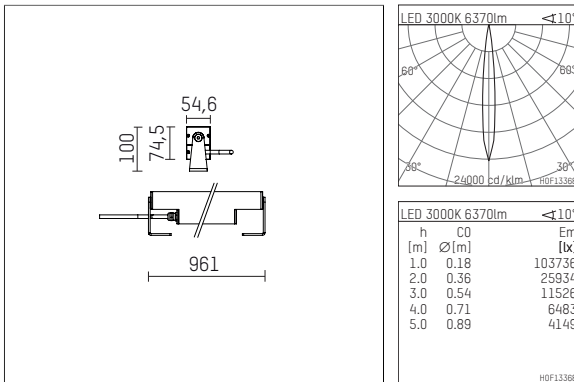

## 119 632 03 910 D | white

led.modular | IP65  
linear luminaire  
LED | 83 W 3000 K

- linear luminaire led.modular IP65
- adjustable
- with mounting bracket
- for installation on wall or ceiling
- for optimal illumination of vertical facades
- with LED 7200 lm
- colour temperature: 3000 K
- colour rendering index: CRI >90
- L80 / B10 (50.000h)
- SDCM < 2
- net luminous flux: 6370 lm
- total load: 83 W
- luminous efficacy: 76,8 lm/W
- symmetrical light distribution, spot
- beam angle: 10 °
- with built in LED power unit, electronic (DALI), 220-240 V, 0/50/60 Hz
- dimmable
- dimming range: 100-1 %
- power supply: supply cord, H05RN-F 5x1 mm², length: 2000 mm
- circular connector RST16 (Wieland)
- housing of extruded aluminium profile
- safety glass, clear
- bracket of stainless steel
- length: 961 mm, width: 54 mm, height: 100 mm
- weight: 5,6 kg
- protection rating: IP65
- protection class I
- 5 years Hoffmeister warranty
- Made in Germany
- maximum ambient temperature: 44 ° C
- impact resistance class: IK07
- certificates: manufactured according to DIN VDE 0711 / EN 60598, CE
- colour: white
- 119 632 03 910 D