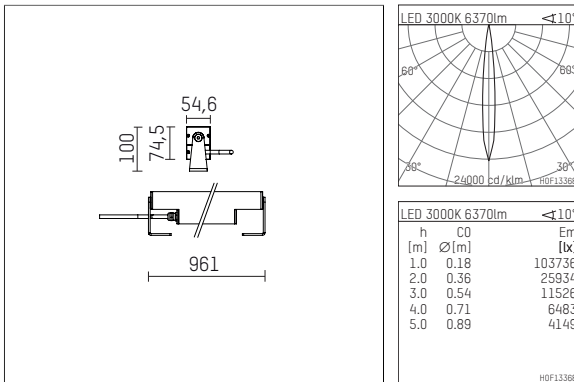

119 632 03 910 | white

led.modular | IP65
linear luminaire
LED | 83 W 3000 K

- linear luminaire led.modular IP65
- adjustable
- with mounting bracket
- for installation on wall or ceiling
- for optimal illumination of vertical facades
- with LED 7200 lm
- colour temperature: 3000 K
- colour rendering index: CRI >90
- L80 / B10 (50.000h)
- SDCM < 2
- net luminous flux: 6370 lm
- total load: 83 W
- luminous efficacy: 76,8 lm/W
- symmetrical light distribution, spot
- beam angle: 10 °
- with built in LED power unit, electronic, 220-240 V, 0/50/60 Hz
- power supply: supply cord, H05RN-F 3x1 mm², length: 2000 mm
- circular connector RST16 (Wieland)
- housing of extruded aluminium profile
- safety glass, clear
- bracket of stainless steel
- length: 961 mm, width: 54 mm, height: 100 mm
- weight: 5,6 kg
- protection rating: IP65
- protection class I
- 5 years Hoffmeister warranty
- Made in Germany
- maximum ambient temperature: 40 ° C
- impact resistance class: IK07
- certificates: manufactured according to DIN VDE 0711 / EN 60598, CE
- colour: white
- 119 632 03 910