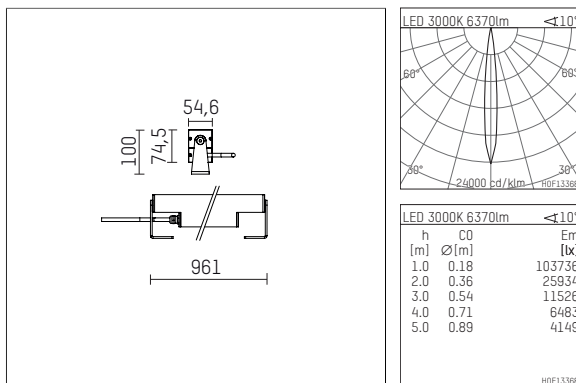

119 632 03 916 D | silver

led.modular | IP65
linear luminaire
LED | 83 W 3000 K

- linear luminaire led.modular IP65
- adjustable
- with mounting bracket
- for installation on wall or ceiling
- for optimal illumination of vertical facades
- with LED 7200 lm
- colour temperature: 3000 K
- colour rendering index: CRI >90
- L80 / B10 (50.000h)
- SDCM < 2
- net luminous flux: 6370 lm
- total load: 83 W
- luminous efficacy: 76,8 lm/W
- symmetrical light distribution, spot
- beam angle: 10 °
- with built in LED power unit, electronic (DALI), 220-240 V, 0/50/60 Hz
- dimmable
- dimming range: 100-1 %
- power supply: supply cord, H05RN-F 5x1 mm², length: 2000 mm
- circular connector RST16 (Wieland)
- housing of extruded aluminium profile
- safety glass, clear
- bracket of stainless steel
- length: 961 mm, width: 54 mm, height: 100 mm
- weight: 4,8 kg
- protection rating: IP65
- protection class I
- 5 years Hoffmeister warranty
- Made in Germany
- maximum ambient temperature: 44 ° C
- impact resistance class: IK07
- certificates: manufactured according to DIN VDE 0711 / EN 60598, CE
- colour: silver
- 119 632 03 916 D
