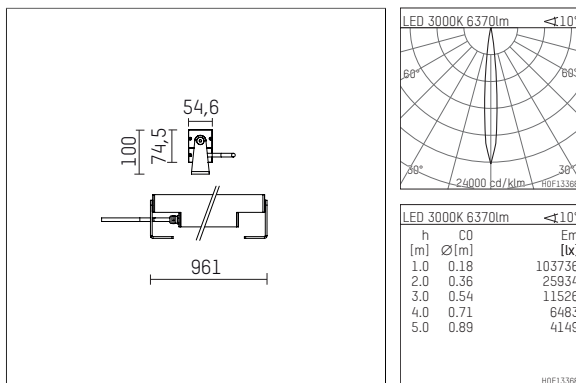

119 632 03 916 | silver

led.modular | IP65
linear luminaire
LED | 83 W 3000 K

- linear luminaire led.modular IP65
- adjustable
- with mounting bracket
- for installation on wall or ceiling
- for optimal illumination of vertical facades
- with LED 7200 lm
- colour temperature: 3000 K
- colour rendering index: CRI >90
- L80 / B10 (50.000h)
- SDCM < 2
- net luminous flux: 6370 lm
- total load: 83 W
- luminous efficacy: 76,8 lm/W
- symmetrical light distribution, spot
- beam angle: 10 °
- with built in LED power unit, electronic, 220-240 V, 0/50/60 Hz
- power supply: supply cord, H05RN-F 3x1 mm², length: 2000 mm
- circular connector RST16 (Wieland)
- housing of extruded aluminium profile
- safety glass, clear
- bracket of stainless steel
- length: 961 mm, width: 54 mm, height: 100 mm
- weight: 5,6 kg
- protection rating: IP65
- protection class I
- 5 years Hoffmeister warranty
- Made in Germany
- maximum ambient temperature: 40 ° C
- impact resistance class: IK07
- certificates: manufactured according to DIN VDE 0711 / EN 60598, CE
- colour: silver
- 119 632 03 916