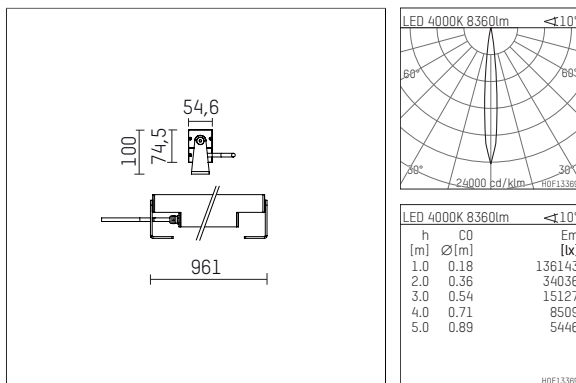

## 119 632 04 726 | anthracite

led.modular | IP65  
linear luminaire  
LED | 83 W 4000 K

- linear luminaire led.modular IP65
- adjustable
- with mounting bracket
- for installation on wall or ceiling
- for optimal illumination of vertical facades
- with LED 9450 lm
- colour temperature: 4000 K
- colour rendering index: CRI >80
- L80 / B10 (50.000h)
- SDCM < 2
- net luminous flux: 8360 lm
- total load: 83 W
- luminous efficacy: 100,7 lm/W
- symmetrical light distribution, spot
- beam angle: 10 °
- with built in LED power unit, electronic, 220-240 V, 0/50/60 Hz
- power supply: supply cord, H05RN-F 3x1 mm<sup>2</sup>, length: 2000 mm
- circular connector RST16 (Wieland)
- housing of extruded aluminium profile
- safety glass, clear
- bracket of stainless steel
- length: 961 mm, width: 54 mm, height: 100 mm
- weight: 5,6 kg
- protection rating: IP65
- protection class I
- 5 years Hoffmeister warranty
- Made in Germany
- maximum ambient temperature: 40 ° C
- impact resistance class: IK07
- certificates: manufactured according to DIN VDE 0711 / EN 60598, CE
- colour: anthracite
- 119 632 04 726