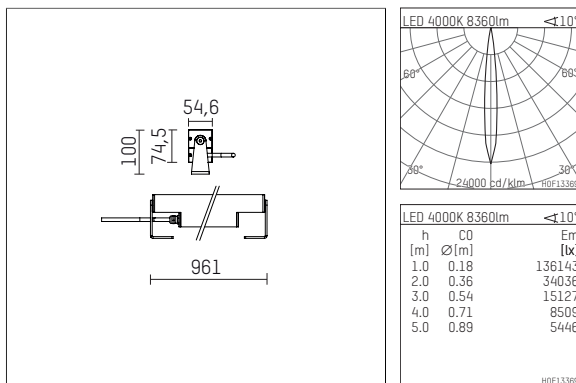

119 632 04 910 | white

led.modular | IP65
linear luminaire
LED | 83 W 4000 K

- linear luminaire led.modular IP65
- adjustable
- with mounting bracket
- for installation on wall or ceiling
- for optimal illumination of vertical facades
- with LED 9450 lm
- colour temperature: 4000 K
- colour rendering index: CRI >80
- L80 / B10 (50.000h)
- SDCM < 2
- net luminous flux: 8360 lm
- total load: 83 W
- luminous efficacy: 100,7 lm/W
- symmetrical light distribution, spot
- beam angle: 10 °
- with built in LED power unit, electronic, 220-240 V, 0/50/60 Hz
- power supply: supply cord, H05RN-F 3x1 mm², length: 2000 mm
- circular connector RST16 (Wieland)
- housing of extruded aluminium profile
- safety glass, clear
- bracket of stainless steel
- length: 961 mm, width: 54 mm, height: 100 mm
- weight: 5,6 kg
- protection rating: IP65
- protection class I
- 5 years Hoffmeister warranty
- Made in Germany
- maximum ambient temperature: 40 ° C
- impact resistance class: IK07
- certificates: manufactured according to DIN VDE 0711 / EN 60598, CE
- colour: white
- 119 632 04 910