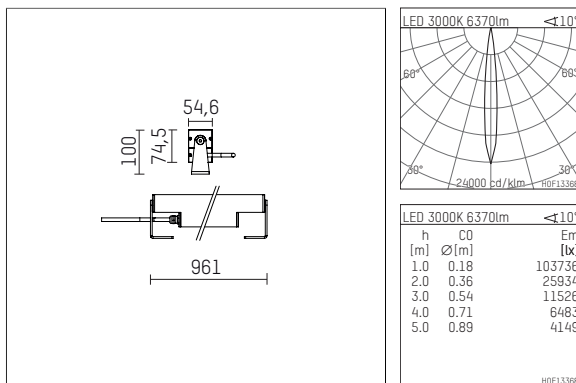

## 119 632 13 726 | anthracite

led.modular | IP65  
linear luminaire  
LED | 83 W 3000 K

- linear luminaire led.modular IP65
- adjustable
- with mounting bracket
- for installation on wall or ceiling
- for optimal illumination of vertical facades
- prepared for through wiring
- with LED 7200 lm
- colour temperature: 3000 K
- colour rendering index: CRI >90
- L80 / B10 (50.000h)
- SDCM < 2
- net luminous flux: 6370 lm
- total load: 83 W
- luminous efficacy: 76,8 lm/W
- symmetrical light distribution, spot
- beam angle: 10 °
- with built in LED power unit, electronic, 220-240 V, 0/50/60 Hz
- power supply: supply cord, H05RN-F 3x1 mm<sup>2</sup>, length: 2000 mm
- circular connector RST16 (Wieland)
- housing of extruded aluminium profile
- safety glass, clear
- bracket of stainless steel
- length: 961 mm, width: 54 mm, height: 100 mm
- weight: 5,8 kg
- protection rating: IP65
- protection class I
- 5 years Hoffmeister warranty
- Made in Germany
- maximum ambient temperature: 40 ° C
- impact resistance class: IK07
- certificates: manufactured according to DIN VDE 0711 / EN 60598, CE
- colour: anthracite
- 119 632 13 726