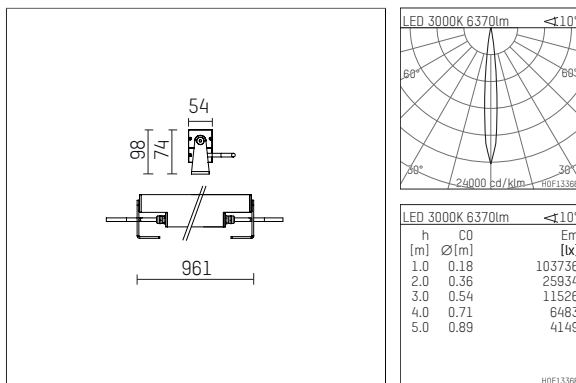

119 632 13 910 D | white

led.modular | IP65
linear luminaire
LED | 83 W 3000 K

- linear luminaire led.modular IP65
- adjustable
- with mounting bracket
- for installation on wall or ceiling
- for optimal illumination of vertical facades
- prepared for through wiring
- with LED 7200 lm
- colour temperature: 3000 K
- colour rendering index: CRI >90
- L80 / B10 (50.000h)
- SDCM < 2
- net luminous flux: 6370 lm
- total load: 83 W
- luminous efficacy: 76,8 lm/W
- symmetrical light distribution, spot
- beam angle: 10 °
- with built in LED power unit, electronic (DALI), 220-240 V, 0/50/60 Hz
- dimmable
- dimming range: 100-1 %
- power supply: supply cord, H05RN-F 5x1 mm², length: 2000 mm
- circular connector RST16 (Wieland)
- secondary connection: H05RN-F 5x1 mm², (Typ: circular connector RST16 (Wieland)), length: 2000 mm
- housing of extruded aluminium profile
- safety glass, clear
- bracket of stainless steel
- length: 961 mm, width: 54 mm, height: 100 mm
- weight: 5,8 kg
- protection rating: IP65
- protection class I
- 5 years Hoffmeister warranty
- Made in Germany
- maximum ambient temperature: 44 ° C
- impact resistance class: IK07
- certificates: manufactured according to DIN VDE 0711 / EN 60598, CE
- colour: white
- 119 632 13 910 D