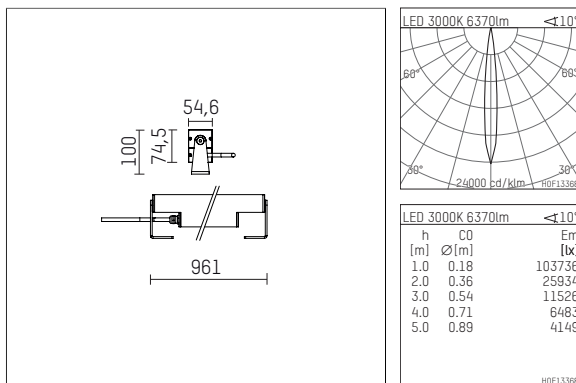

119 632 13 910 | white

led.modular | IP65
linear luminaire
LED | 83 W 3000 K

- linear luminaire led.modular IP65
- adjustable
- with mounting bracket
- for installation on wall or ceiling
- for optimal illumination of vertical facades
- prepared for through wiring
- with LED 7200 lm
- colour temperature: 3000 K
- colour rendering index: CRI >90
- L80 / B10 (50.000h)
- SDCM < 2
- net luminous flux: 6370 lm
- total load: 83 W
- luminous efficacy: 76,8 lm/W
- symmetrical light distribution, spot
- beam angle: 10 °
- with built in LED power unit, electronic, 220-240 V, 0/50/60 Hz
- power supply: supply cord, H05RN-F 3x1 mm², length: 2000 mm
- circular connector RST16 (Wieland)
- housing of extruded aluminium profile
- safety glass, clear
- bracket of stainless steel
- length: 961 mm, width: 54 mm, height: 100 mm
- weight: 5,8 kg
- protection rating: IP65
- protection class I
- 5 years Hoffmeister warranty
- Made in Germany
- maximum ambient temperature: 40 ° C
- impact resistance class: IK07
- certificates: manufactured according to DIN VDE 0711 / EN 60598, CE
- colour: white
- 119 632 13 910