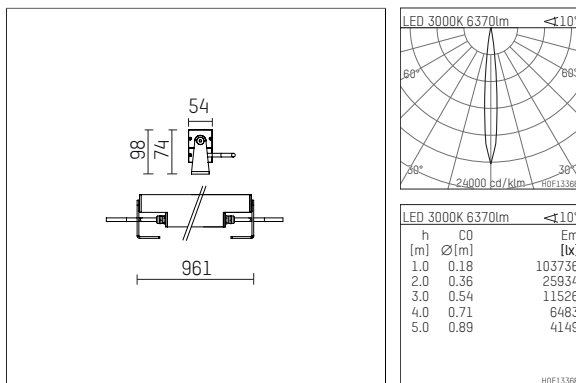

119 632 13 916 D | silver

led.modular | IP65
linear luminaire
LED | 83 W 3000 K

- linear luminaire led.modular IP65
- adjustable
- with mounting bracket
- for installation on wall or ceiling
- for optimal illumination of vertical facades
- prepared for through wiring
- with LED 7200 lm
- colour temperature: 3000 K
- colour rendering index: CRI >90
- L80 / B10 (50.000h)
- SDCM < 2
- net luminous flux: 6370 lm
- total load: 83 W
- luminous efficacy: 76,8 lm/W
- symmetrical light distribution, spot
- beam angle: 10 °
- with built in LED power unit, electronic (DALI), 220-240 V, 0/50/60 Hz
- dimmable
- dimming range: 100-1 %
- power supply: supply cord, H05RN-F 5x1 mm², length: 2000 mm
- circular connector RST16 (Wieland)
- secondary connection: H05RN-F 5x1 mm², (Typ: circular connector RST16 (Wieland)), length: 2000 mm
- housing of extruded aluminium profile
- safety glass, clear
- bracket of stainless steel
- length: 961 mm, width: 54 mm, height: 100 mm
- weight: 5,8 kg
- protection rating: IP65
- protection class I
- 5 years Hoffmeister warranty
- Made in Germany
- maximum ambient temperature: 44 ° C
- impact resistance class: IK07
- certificates: manufactured according to DIN VDE 0711 / EN 60598, CE
- colour: silver
- 119 632 13 916 D