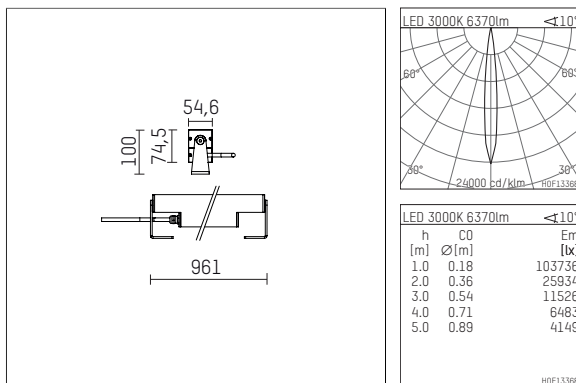

## 119 632 13 916 | silver

led.modular | IP65  
linear luminaire  
LED | 83 W 3000 K

- linear luminaire led.modular IP65
- adjustable
- with mounting bracket
- for installation on wall or ceiling
- for optimal illumination of vertical facades
- prepared for through wiring
- with LED 7200 lm
- colour temperature: 3000 K
- colour rendering index: CRI >90
- L80 / B10 (50.000h)
- SDCM < 2
- net luminous flux: 6370 lm
- total load: 83 W
- luminous efficacy: 76,8 lm/W
- symmetrical light distribution, spot
- beam angle: 10 °
- with built in LED power unit, electronic, 220-240 V, 0/50/60 Hz
- power supply: supply cord, H05RN-F 3x1 mm<sup>2</sup>, length: 2000 mm
- circular connector RST16 (Wieland)
- housing of extruded aluminium profile
- safety glass, clear
- bracket of stainless steel
- length: 961 mm, width: 54 mm, height: 100 mm
- weight: 5,8 kg
- protection rating: IP65
- protection class I
- 5 years Hoffmeister warranty
- Made in Germany
- maximum ambient temperature: 40 ° C
- impact resistance class: IK07
- certificates: manufactured according to DIN VDE 0711 / EN 60598, CE
- colour: silver
- 119 632 13 916