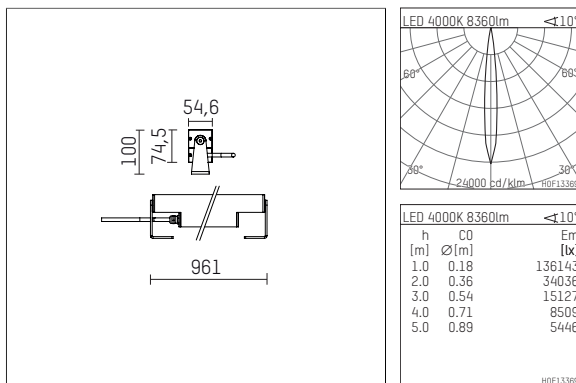

119 632 14 910 | white

led.modular | IP65
linear luminaire
LED | 83 W 4000 K

- linear luminaire led.modular IP65
- adjustable
- with mounting bracket
- for installation on wall or ceiling
- for optimal illumination of vertical facades
- prepared for through wiring
- with LED 9450 lm
- colour temperature: 4000 K
- colour rendering index: CRI >80
- L80 / B10 (50.000h)
- SDCM < 2
- net luminous flux: 8360 lm
- total load: 83 W
- luminous efficacy: 100,7 lm/W
- symmetrical light distribution, spot
- beam angle: 10 °
- with built in LED power unit, electronic, 220-240 V, 0/50/60 Hz
- power supply: supply cord, H05RN-F 3x1 mm², length: 2000 mm
- circular connector RST16 (Wieland)
- housing of extruded aluminium profile
- safety glass, clear
- bracket of stainless steel
- length: 961 mm, width: 54 mm, height: 100 mm
- weight: 5,8 kg
- protection rating: IP65
- protection class I
- 5 years Hoffmeister warranty
- Made in Germany
- maximum ambient temperature: 40 ° C
- impact resistance class: IK07
- certificates: manufactured according to DIN VDE 0711 / EN 60598, CE
- colour: white
- 119 632 14 910