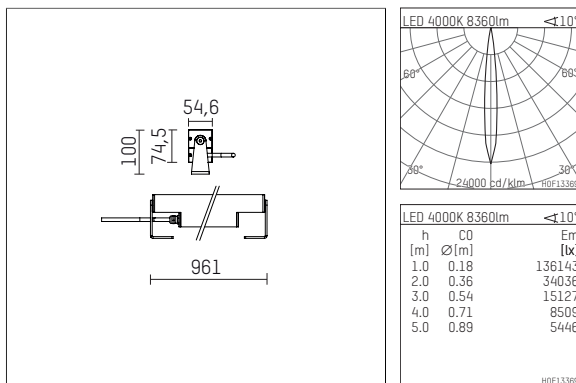

## 119 632 14 916 | silver

led.modular | IP65  
linear luminaire  
LED | 83 W 4000 K

- linear luminaire led.modular IP65
- adjustable
- with mounting bracket
- for installation on wall or ceiling
- for optimal illumination of vertical facades
- prepared for through wiring
- with LED 9450 lm
- colour temperature: 4000 K
- colour rendering index: CRI >80
- L80 / B10 (50.000h)
- SDCM < 2
- net luminous flux: 8360 lm
- total load: 83 W
- luminous efficacy: 100,7 lm/W
- symmetrical light distribution, spot
- beam angle: 10 °
- with built in LED power unit, electronic, 220-240 V, 0/50/60 Hz
- power supply: supply cord, H05RN-F 3x1 mm<sup>2</sup>, length: 2000 mm
- circular connector RST16 (Wieland)
- housing of extruded aluminium profile
- safety glass, clear
- bracket of stainless steel
- length: 961 mm, width: 54 mm, height: 100 mm
- weight: 5,8 kg
- protection rating: IP65
- protection class I
- 5 years Hoffmeister warranty
- Made in Germany
- maximum ambient temperature: 40 ° C
- impact resistance class: IK07
- certificates: manufactured according to DIN VDE 0711 / EN 60598, CE
- colour: silver
- 119 632 14 916