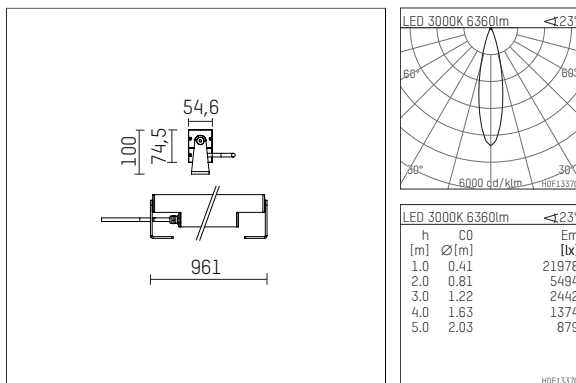

119 634 03 726 | anthracite

led.modular | IP65
linear luminaire
LED | 83 W 3000 K

- linear luminaire led.modular IP65
- adjustable
- with mounting bracket
- for installation on wall or ceiling
- for optimal illumination of vertical facades
- with LED 7200 lm
- colour temperature: 3000 K
- colour rendering index: CRI >90
- L80 / B10 (50.000h)
- SDCM < 2
- net luminous flux: 6360 lm
- total load: 83 W
- luminous efficacy: 76,6 lm/W
- symmetrical light distribution, medium
- beam angle: 25 °
- with built in LED power unit, electronic, 220-240 V, 0/50/60 Hz
- power supply: supply cord, H05RN-F 3x1 mm², length: 2000 mm
- circular connector RST16 (Wieland)
- housing of extruded aluminium profile
- safety glass, clear
- bracket of stainless steel
- length: 961 mm, width: 54 mm, height: 100 mm
- weight: 5,6 kg
- protection rating: IP65
- protection class I
- 5 years Hoffmeister warranty
- Made in Germany
- maximum ambient temperature: 40 ° C
- impact resistance class: IK07
- certificates: manufactured according to DIN VDE 0711 / EN 60598, CE
- colour: anthracite
- 119 634 03 726