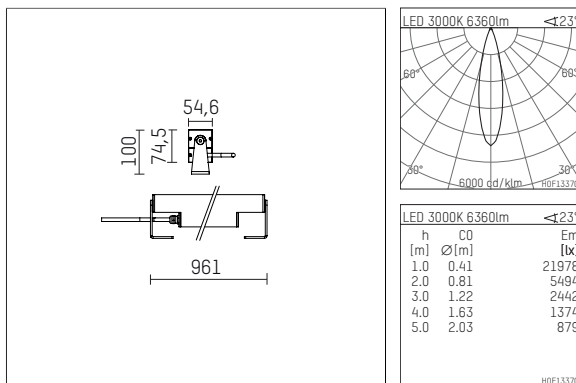

## 119 634 03 910 D | white

led.modular | IP65  
linear luminaire  
LED | 83 W 3000 K

- linear luminaire led.modular IP65
- adjustable
- with mounting bracket
- for installation on wall or ceiling
- for optimal illumination of vertical facades
- with LED 7200 lm
- colour temperature: 3000 K
- colour rendering index: CRI >90
- L80 / B10 (50.000h)
- SDCM < 2
- net luminous flux: 6360 lm
- total load: 83 W
- luminous efficacy: 76,6 lm/W
- symmetrical light distribution, medium
- beam angle: 25 °
- with built in LED power unit, electronic (DALI), 220-240 V, 0/50/60 Hz
- dimmable
- dimming range: 100-1 %
- power supply: supply cord, H05RN-F 5x1 mm<sup>2</sup>, length: 2000 mm
- circular connector RST16 (Wieland)
- housing of extruded aluminium profile
- safety glass, clear
- bracket of stainless steel
- length: 961 mm, width: 54 mm, height: 100 mm
- weight: 5,6 kg
- protection rating: IP65
- protection class I
- 5 years Hoffmeister warranty
- Made in Germany
- maximum ambient temperature: 44 ° C
- impact resistance class: IK07
- certificates: manufactured according to DIN VDE 0711 / EN 60598, CE
- colour: white
- 119 634 03 910 D