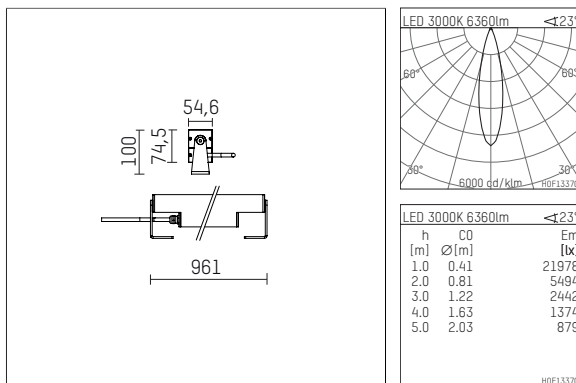

119 634 03 910 | white

led.modular | IP65
linear luminaire
LED | 83 W 3000 K

- linear luminaire led.modular IP65
- adjustable
- with mounting bracket
- for installation on wall or ceiling
- for optimal illumination of vertical facades
- with LED 7200 lm
- colour temperature: 3000 K
- colour rendering index: CRI >90
- L80 / B10 (50.000h)
- SDCM < 2
- net luminous flux: 6360 lm
- total load: 83 W
- luminous efficacy: 76,6 lm/W
- symmetrical light distribution, medium
- beam angle: 25 °
- with built in LED power unit, electronic, 220-240 V, 0/50/60 Hz
- power supply: supply cord, H05RN-F 3x1 mm², length: 2000 mm
- circular connector RST16 (Wieland)
- housing of extruded aluminium profile
- safety glass, clear
- bracket of stainless steel
- length: 961 mm, width: 54 mm, height: 100 mm
- weight: 5,6 kg
- protection rating: IP65
- protection class I
- 5 years Hoffmeister warranty
- Made in Germany
- maximum ambient temperature: 40 ° C
- impact resistance class: IK07
- certificates: manufactured according to DIN VDE 0711 / EN 60598, CE
- colour: white
- 119 634 03 910