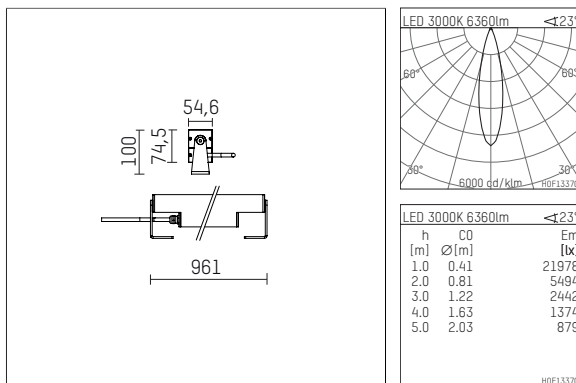

## 119 634 03 916 D | silver

led.modular | IP65  
linear luminaire  
LED | 83 W 3000 K

- linear luminaire led.modular IP65
- adjustable
- with mounting bracket
- for installation on wall or ceiling
- for optimal illumination of vertical facades
- with LED 7200 lm
- colour temperature: 3000 K
- colour rendering index: CRI >90
- L80 / B10 (50.000h)
- SDCM < 2
- net luminous flux: 6360 lm
- total load: 83 W
- luminous efficacy: 76,6 lm/W
- symmetrical light distribution, medium
- beam angle: 25 °
- with built in LED power unit, electronic (DALI), 220-240 V, 0/50/60 Hz
- dimmable
- dimming range: 100-1 %
- power supply: supply cord, H05RN-F 5x1 mm<sup>2</sup>, length: 2000 mm
- circular connector RST16 (Wieland)
- housing of extruded aluminium profile
- safety glass, clear
- bracket of stainless steel
- length: 961 mm, width: 54 mm, height: 100 mm
- weight: 5,6 kg
- protection rating: IP65
- protection class I
- 5 years Hoffmeister warranty
- Made in Germany
- maximum ambient temperature: 44 ° C
- impact resistance class: IK07
- certificates: manufactured according to DIN VDE 0711 / EN 60598, CE
- colour: silver
- 119 634 03 916 D