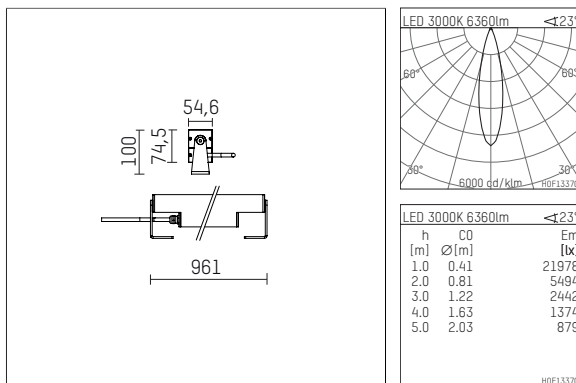

119 634 03 916 | silver

led.modular | IP65
linear luminaire
LED | 83 W 3000 K

- linear luminaire led.modular IP65
- adjustable
- with mounting bracket
- for installation on wall or ceiling
- for optimal illumination of vertical facades
- with LED 7200 lm
- colour temperature: 3000 K
- colour rendering index: CRI >90
- L80 / B10 (50.000h)
- SDCM < 2
- net luminous flux: 6360 lm
- total load: 83 W
- luminous efficacy: 76,6 lm/W
- symmetrical light distribution, medium
- beam angle: 25 °
- with built in LED power unit, electronic, 220-240 V, 0/50/60 Hz
- power supply: supply cord, H05RN-F 3x1 mm², length: 2000 mm
- circular connector RST16 (Wieland)
- housing of extruded aluminium profile
- safety glass, clear
- bracket of stainless steel
- length: 961 mm, width: 54 mm, height: 100 mm
- weight: 5,6 kg
- protection rating: IP65
- protection class I
- 5 years Hoffmeister warranty
- Made in Germany
- maximum ambient temperature: 40 ° C
- impact resistance class: IK07
- certificates: manufactured according to DIN VDE 0711 / EN 60598, CE
- colour: silver
- 119 634 03 916