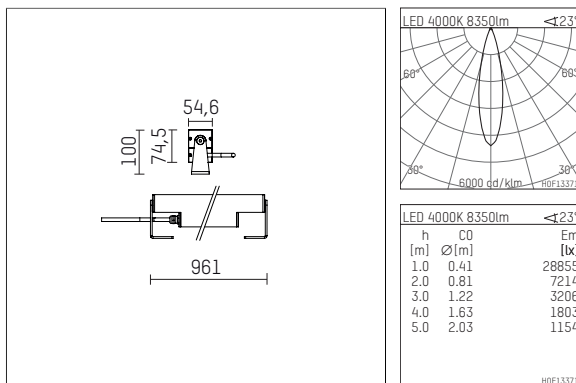

119 634 04 910 | white

led.modular | IP65
linear luminaire
LED | 83 W 4000 K

- linear luminaire led.modular IP65
- adjustable
- with mounting bracket
- for installation on wall or ceiling
- for optimal illumination of vertical facades
- with LED 9450 lm
- colour temperature: 4000 K
- colour rendering index: CRI >80
- L80 / B10 (50.000h)
- SDCM < 2
- net luminous flux: 8350 lm
- total load: 83 W
- luminous efficacy: 100,6 lm/W
- symmetrical light distribution, medium
- beam angle: 25 °
- with built in LED power unit, electronic, 220-240 V, 0/50/60 Hz
- power supply: supply cord, H05RN-F 3x1 mm², length: 2000 mm
- circular connector RST16 (Wieland)
- housing of extruded aluminium profile
- safety glass, clear
- bracket of stainless steel
- length: 961 mm, width: 54 mm, height: 100 mm
- weight: 5,6 kg
- protection rating: IP65
- protection class I
- 5 years Hoffmeister warranty
- Made in Germany
- maximum ambient temperature: 40 ° C
- impact resistance class: IK07
- certificates: manufactured according to DIN VDE 0711 / EN 60598, CE
- colour: white
- 119 634 04 910