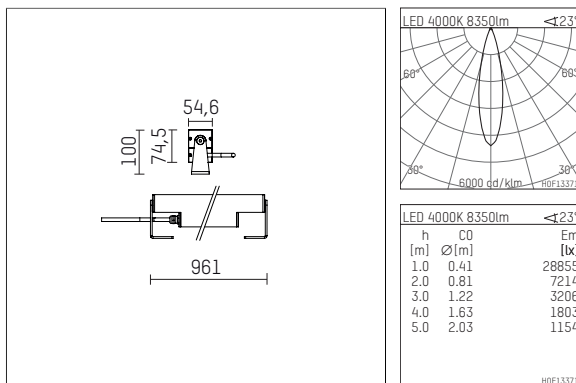

## 119 634 04 916 | silver

led.modular | IP65  
linear luminaire  
LED | 83 W 4000 K

- linear luminaire led.modular IP65
- adjustable
- with mounting bracket
- for installation on wall or ceiling
- for optimal illumination of vertical facades
- with LED 9450 lm
- colour temperature: 4000 K
- colour rendering index: CRI >80
- L80 / B10 (50.000h)
- SDCM < 2
- net luminous flux: 8350 lm
- total load: 83 W
- luminous efficacy: 100,6 lm/W
- symmetrical light distribution, medium
- beam angle: 25 °
- with built in LED power unit, electronic, 220-240 V, 0/50/60 Hz
- power supply: supply cord, H05RN-F 3x1 mm<sup>2</sup>, length: 2000 mm
- circular connector RST16 (Wieland)
- housing of extruded aluminium profile
- safety glass, clear
- bracket of stainless steel
- length: 961 mm, width: 54 mm, height: 100 mm
- weight: 5,6 kg
- protection rating: IP65
- protection class I
- 5 years Hoffmeister warranty
- Made in Germany
- maximum ambient temperature: 40 ° C
- impact resistance class: IK07
- certificates: manufactured according to DIN VDE 0711 / EN 60598, CE
- colour: silver
- 119 634 04 916