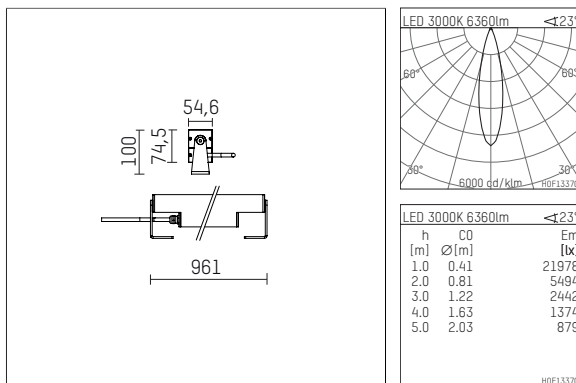

119 634 13 726 | anthracite

led.modular | IP65
linear luminaire
LED | 83 W 3000 K

- linear luminaire led.modular IP65
- adjustable
- with mounting bracket
- for installation on wall or ceiling
- for optimal illumination of vertical facades
- prepared for through wiring
- with LED 7200 lm
- colour temperature: 3000 K
- colour rendering index: CRI >90
- L80 / B10 (50.000h)
- SDCM < 2
- net luminous flux: 6360 lm
- total load: 83 W
- luminous efficacy: 76,6 lm/W
- symmetrical light distribution, medium
- beam angle: 25 °
- with built in LED power unit, electronic, 220-240 V, 0/50/60 Hz
- power supply: supply cord, H05RN-F 3x1 mm², length: 2000 mm
- circular connector RST16 (Wieland)
- housing of extruded aluminium profile
- safety glass, clear
- bracket of stainless steel
- length: 961 mm, width: 54 mm, height: 100 mm
- weight: 5,8 kg
- protection rating: IP65
- protection class I
- 5 years Hoffmeister warranty
- Made in Germany
- maximum ambient temperature: 40 ° C
- impact resistance class: IK07
- certificates: manufactured according to DIN VDE 0711 / EN 60598, CE
- colour: anthracite
- 119 634 13 726