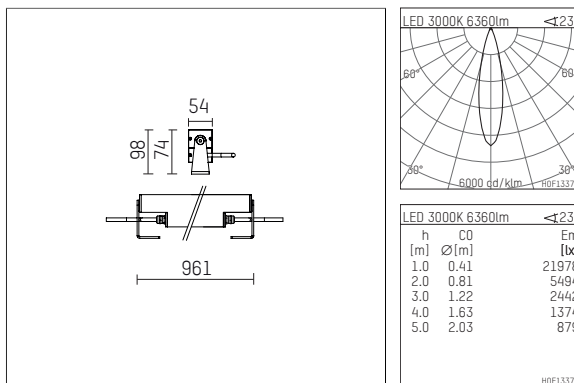

119 634 13 910 D | white

led.modular | IP65
linear luminaire
LED | 83 W 3000 K

- linear luminaire led.modular IP65
- adjustable
- with mounting bracket
- for installation on wall or ceiling
- for optimal illumination of vertical facades
- prepared for through wiring
- with LED 7200 lm
- colour temperature: 3000 K
- colour rendering index: CRI >90
- L80 / B10 (50.000h)
- SDCM < 2
- net luminous flux: 6360 lm
- total load: 83 W
- luminous efficacy: 76,6 lm/W
- symmetrical light distribution, medium
- beam angle: 25 °
- with built in LED power unit, electronic (DALI), 220-240 V, 0/50/60 Hz
- dimmable
- dimming range: 100-1 %
- power supply: supply cord, H05RN-F 5x1 mm², length: 2000 mm
- circular connector RST16 (Wieland)
- secondary connection: H05RN-F 5x1 mm², (Typ: circular connector RST16 (Wieland)), length: 2000 mm
- housing of extruded aluminium profile
- safety glass, clear
- bracket of stainless steel
- length: 961 mm, width: 54 mm, height: 100 mm
- weight: 5,8 kg
- protection rating: IP65
- protection class I
- 5 years Hoffmeister warranty
- Made in Germany
- maximum ambient temperature: 44 ° C
- impact resistance class: IK07
- certificates: manufactured according to DIN VDE 0711 / EN 60598, CE
- colour: white
- 119 634 13 910 D