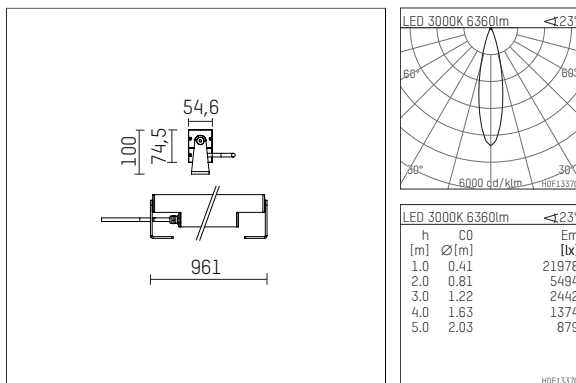

119 634 13 910 | white

led.modular | IP65
linear luminaire
LED | 83 W 3000 K

- linear luminaire led.modular IP65
- adjustable
- with mounting bracket
- for installation on wall or ceiling
- for optimal illumination of vertical facades
- prepared for through wiring
- with LED 7200 lm
- colour temperature: 3000 K
- colour rendering index: CRI >90
- L80 / B10 (50.000h)
- SDCM < 2
- net luminous flux: 6360 lm
- total load: 83 W
- luminous efficacy: 76,6 lm/W
- symmetrical light distribution, medium
- beam angle: 25 °
- with built in LED power unit, electronic, 220-240 V, 0/50/60 Hz
- power supply: supply cord, H05RN-F 3x1 mm², length: 2000 mm
- circular connector RST16 (Wieland)
- housing of extruded aluminium profile
- safety glass, clear
- bracket of stainless steel
- length: 961 mm, width: 54 mm, height: 100 mm
- weight: 5,8 kg
- protection rating: IP65
- protection class I
- 5 years Hoffmeister warranty
- Made in Germany
- maximum ambient temperature: 40 ° C
- impact resistance class: IK07
- certificates: manufactured according to DIN VDE 0711 / EN 60598, CE
- colour: white
- 119 634 13 910