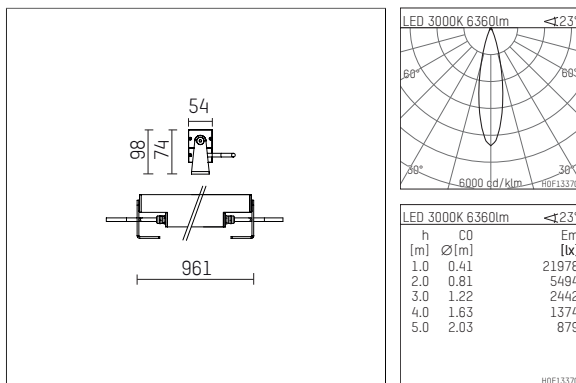

119 634 13 916 D | silver

led.modular | IP65
linear luminaire
LED | 83 W 3000 K

- linear luminaire led.modular IP65
- adjustable
- with mounting bracket
- for installation on wall or ceiling
- for optimal illumination of vertical facades
- prepared for through wiring
- with LED 7200 lm
- colour temperature: 3000 K
- colour rendering index: CRI >90
- L80 / B10 (50.000h)
- SDCM < 2
- net luminous flux: 6360 lm
- total load: 83 W
- luminous efficacy: 76,6 lm/W
- symmetrical light distribution, medium
- beam angle: 25 °
- with built in LED power unit, electronic (DALI), 220-240 V, 0/50/60 Hz
- dimmable
- dimming range: 100-1 %
- power supply: supply cord, H05RN-F 5x1 mm², length: 2000 mm
- circular connector RST16 (Wieland)
- secondary connection: H05RN-F 5x1 mm², (Typ: circular connector RST16 (Wieland)), length: 2000 mm
- housing of extruded aluminium profile
- safety glass, clear
- bracket of stainless steel
- length: 961 mm, width: 54 mm, height: 100 mm
- weight: 5,8 kg
- protection rating: IP65
- protection class I
- 5 years Hoffmeister warranty
- Made in Germany
- maximum ambient temperature: 44 ° C
- impact resistance class: IK07
- certificates: manufactured according to DIN VDE 0711 / EN 60598, CE
- colour: silver
- 119 634 13 916 D